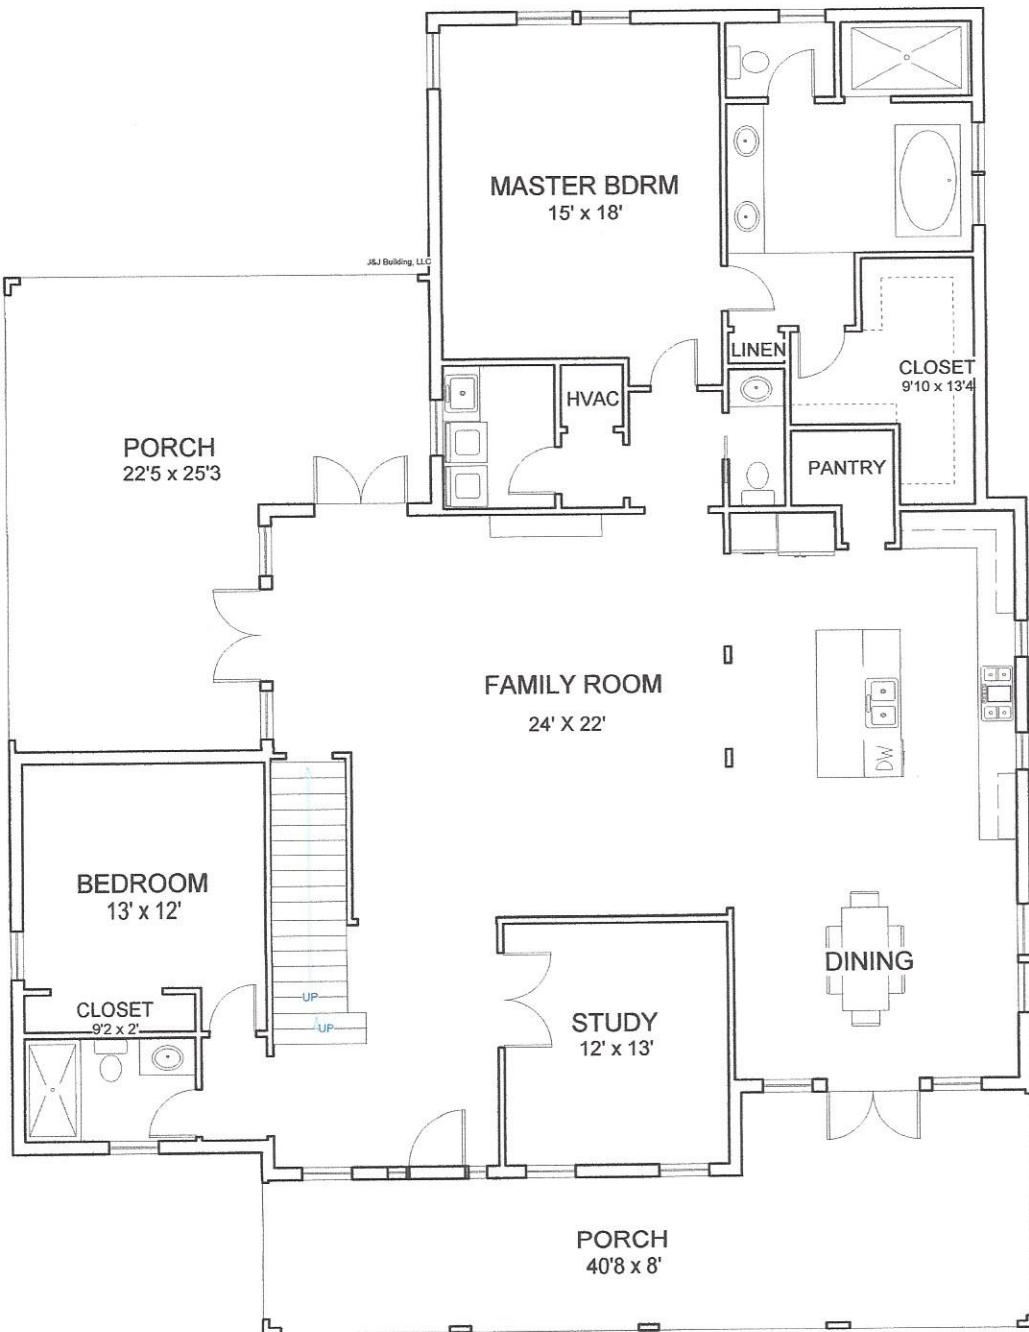

GARAGE
22' x 22'

DALTON

4BR/3.5 BATH/STUDY

1ST FLOOR LIVING AREA
2498 sq ft

2ND FLOOR LIVING AREA
704 sq ft

TOTAL 3202 SF

MASTER BDRM
15' x 18'

PORCH
22'5" x 25'3"

FAMILY ROOM
24' x 22'

BEDROOM
13' x 12'

CLOSET
9'2" x 2'

STUDY
12' x 13'

PORCH
40'8" x 8'

LOFT

CLOSET
2' x 8'2"

BEDROOM
12' x 12'

LINEN

HVAC **CLOSET**
4'10" x 3'5"

OPEN BELOW
12'4" x 13'

BEDROOM
12' x 13'