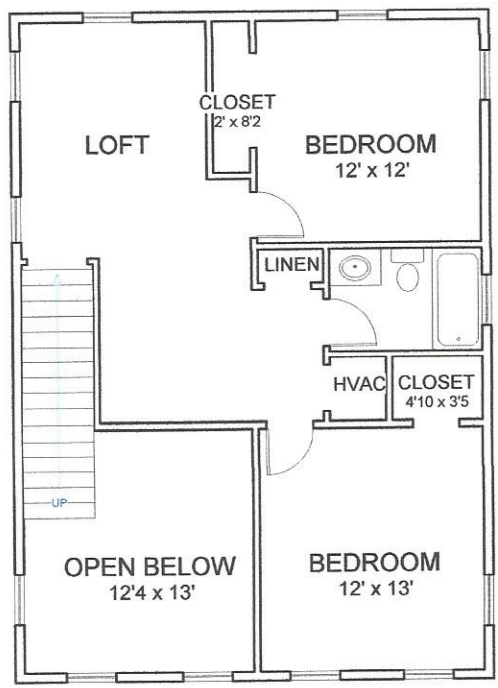

GARAGE
22' x 22'

DALTON

4BR/3.5 BATH/STUDY

1ST FLOOR LIVING AREA
2498 sq ft

2ND FLOOR LIVING AREA
704 sq ft

TOTAL 3202 SF

MASTER BDRM
15' x 18'

PORCH
22'5" x 25'3"

FAMILY ROOM
24' x 22'

BEDROOM
13' x 12'

CLOSET
9'2" x 2'

STUDY
12' x 13'

PORCH
40'8" x 8'

LOFT

CLOSET
2' x 8'2"

BEDROOM
12' x 12'

LINEN

HVAC **CLOSET**
4'10" x 3'5"

OPEN BELOW
12'4" x 13'

BEDROOM
12' x 13'